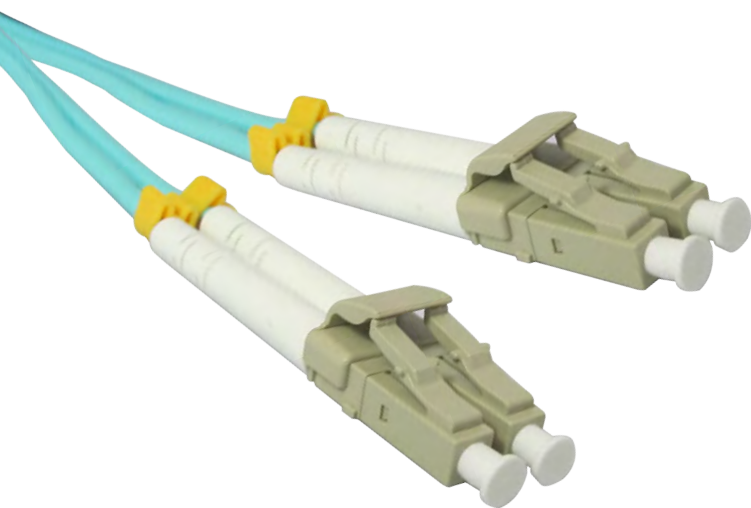

Fiber Optic Cables

Comprehensive laser-optimized multimode fiber (LOMMF) cables provide backward compatibility with existing 50/125 equipment while providing the performance headroom required to support laser light sources and 10 Gigabit applications.

Features

- 10-Gigabit application support
- Duplex cable is joined together in a zipcord style for easy separation
- Features a Laser-Optimized 50-Åµm core and 125-Åµm cladding
- Lifetime Warranty

LC-LC-OM3-1M	$34.99	LC-LC-MM-1M	$26.99
LC-LC-OM3-2M	$37.99	LC-LC-MM-2M	$27.99
LC-LC-OM3-3M	$41.99	LC-LC-MM-3M	$29.99
LC-LC-OM3-5M	$45.99	LC-LC-MM-5M	$34.99
LC-LC-OM3-7M	$54.99	LC-LC-MM-7M	$37.99
LC-LC-OM3-10M	$59.99	LC-LC-MM-10M	$39.99
LC-LC-OM3-15M	$79.99	LC-LC-MM-15M	$74.99
LC-LC-OM3-20M	$99.99	LC-LC-MM-20M	$99.99